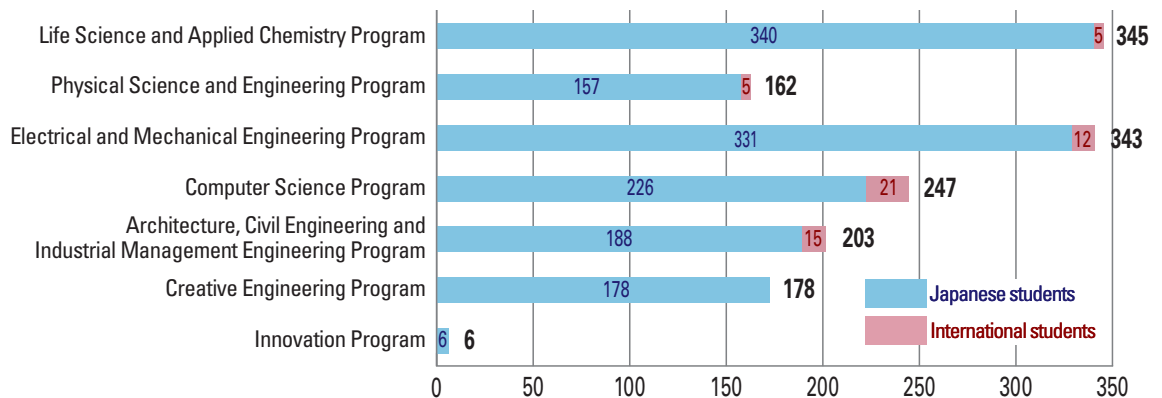

Number of Students

Graduate School of Engineering (Doctoral Course)

Total **185** students

Graduate School of Engineering (Master's Course)

Total **1,484** students

Faculty of Engineering (Bachelor's Course)