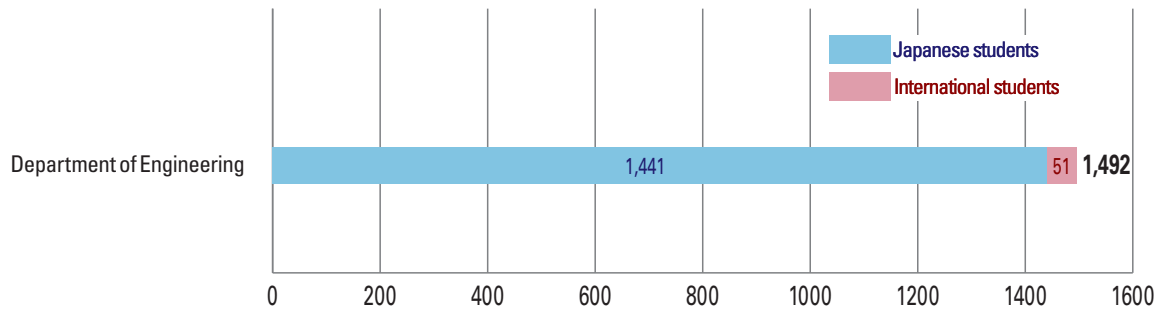

Number of Students

Graduate School of Engineering (Doctoral Course)

Total **193** students

Graduate School of Engineering (Master's Course)

Total **1,492** students

Faculty of Engineering (Bachelor's Course)